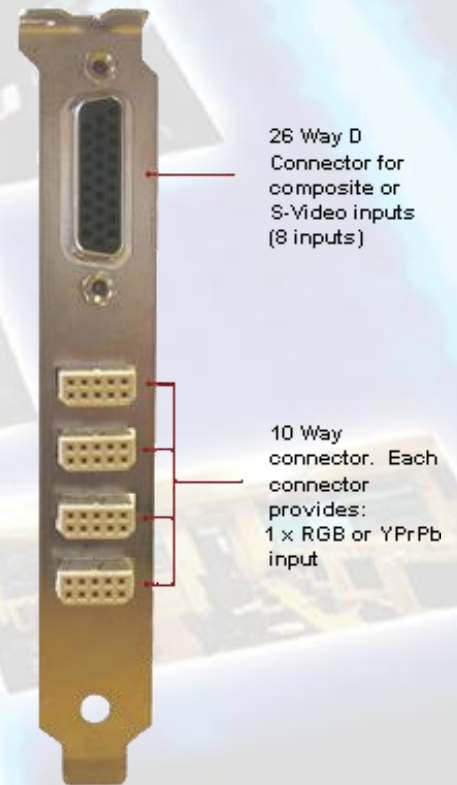

Maximum Displayed Resolutions

SD Video Window	720x288
HD Video Window	1280x1024
RGB Video Window	1280x1024

Advanced Display Technology

Rear Panel Connector and cables

- 1 x 26 Way D for 8 x composite or 8 x S-Video inputs. Supplied with BNC16 splitter cable
- 4 x 10 Way connectors for RGB or Component. Supplied with 4 x MRGB cables as standard or 4 x MBNC cables or other specific combinations on request.

Mosaic-HQ Model Numbers

Mosaic-HQ - Eight channel video capture card.

Accessories (Supplied)

- 1 x SIP-Cable
- 1 x BNC16
- 2 x MRGB-Cable
- 2 x MBNC-Cable

Optional:

- MBNC-Cable YPrPb component video input cable.