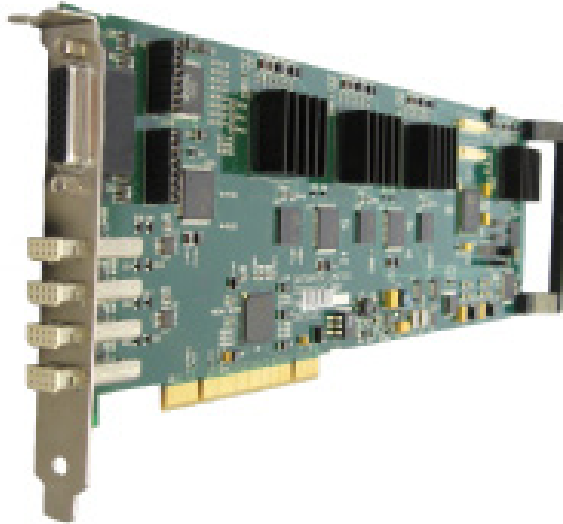

Mosaic-HQ

High Quality Multi Video Overlay Advanced Graphics Display Technology

DESCRIPTION

The Mosaic-HQ provides a combination of four standard and four high definition video windows for video wall applications that require high quality video overlays. The capture windows can be positioned and sized anywhere on the video wall.

SUPPORTED INPUT FORMATS

Four High Quality Windows:

Each high quality window can be derived from one of the following choices:

- 8 x Composite or S-Video signals via the Video Matrix Switch.
- 1 x Component YPrPb or RGB source via a dedicated cable.

RGB - 640x480, 800x600, 1024x768, 1280x1024

FEATURES

- PCI video capture card providing eight Mosaic video windows when combined with the Datapath Vantage4-SIP graphics adapter
- Four high definition and four standard definition Mosaic video windows
- High definition windows support composite, S-Video, YPrPb or RGB video input formats
- Standard definition windows support composite or S-Video input formats
- Built-in 8 x 8 video matrix switch for composite or S-Video inputs
- Four high definition video windows with de-interlacing and noise reduction
- Four standard definition video windows
- Support for up to four cards per system providing 32 video windows (16 HD and 16 SD)
- Compatible with the Datapath Mosaic-SQ16 and Wall Control software

SUPPORTED INPUT FORMATS

Four Standard Definition Windows

Each standard definition window can be selected via the Video Matrix Switch from one of the following:

- 8 x Composite video.
- 8 x S-Video.

The four SD video windows provide the same functionality and quality as the Mosaic-SQ16.